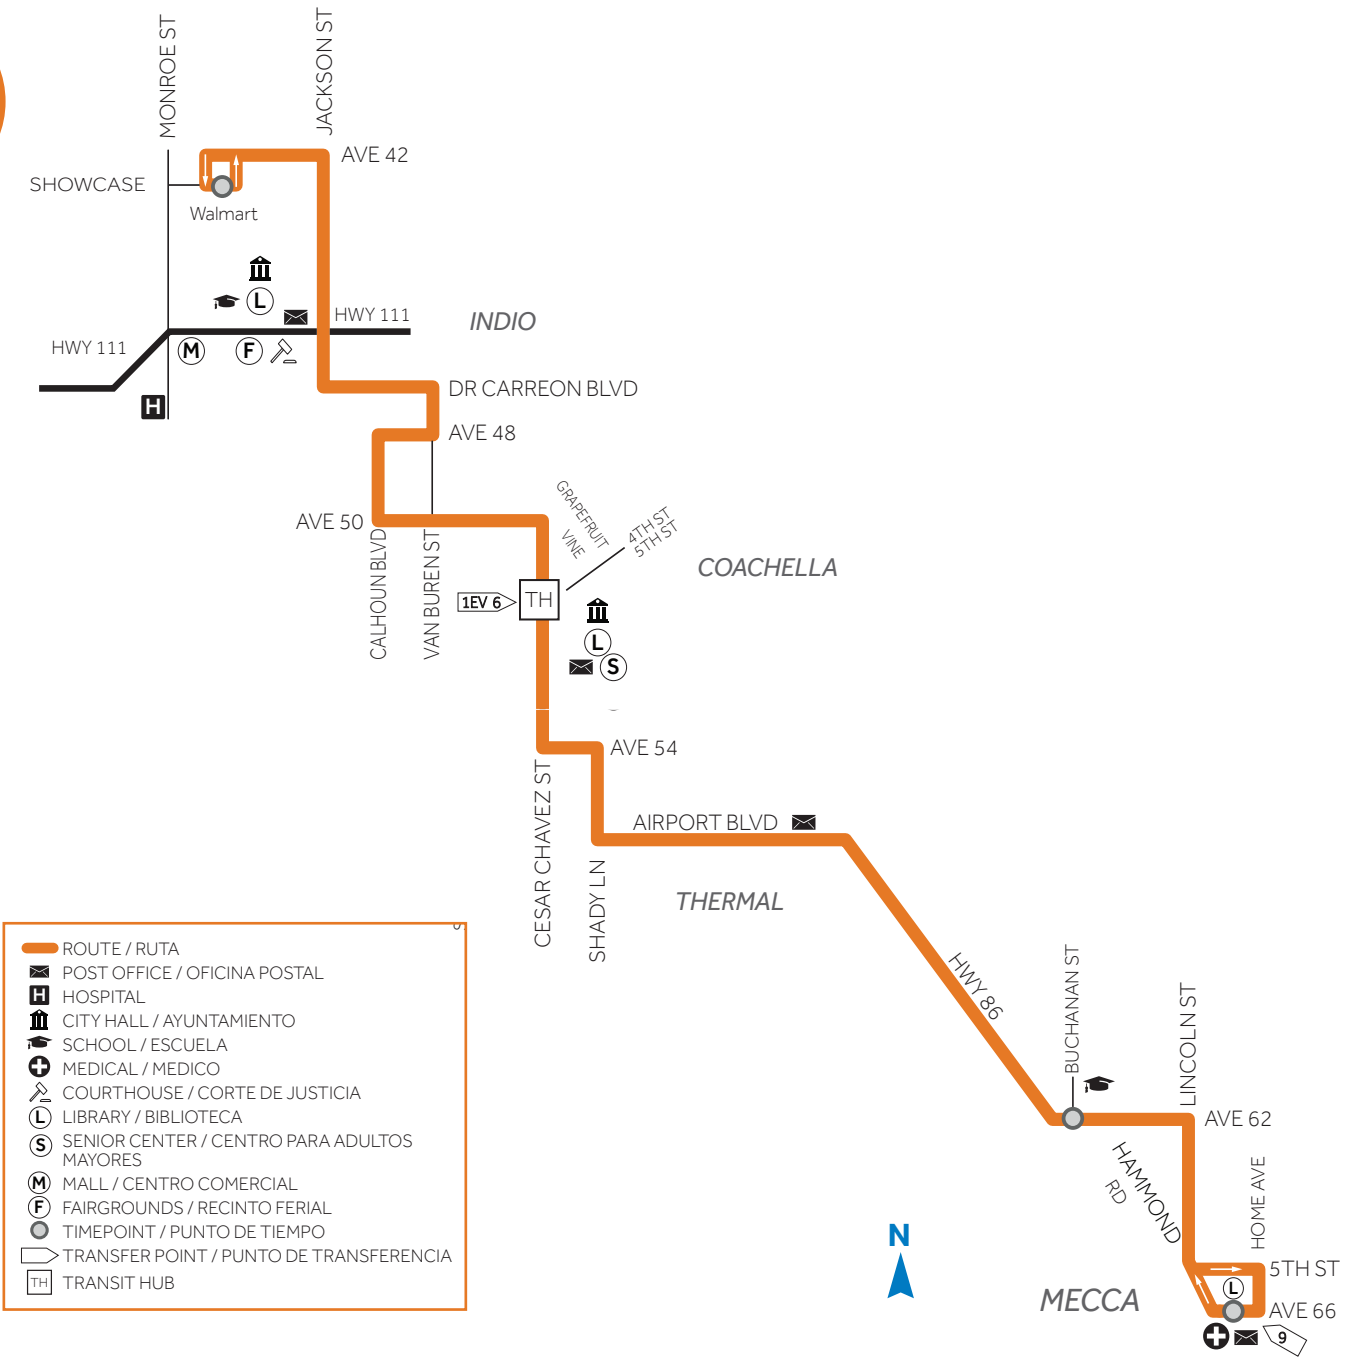

**ROUTE RUTA**  
**8**  
**NORTH INDIO**  
**COACHELLA**  
**THERMAL/MECCA**

NORTH INDIO  
COACHELLA  
THERMAL/MECCA

EVERY DAY / HOLIDAY  
TODOS LOS DÍAS /DÍA FESTIVO

**NORTHBOUND | HACIA EL NORTE**

66th @ Date Palm	62nd @ Buchanan	4th @ Cesar Chavez	Showcase @ Monroe
5:50a	5:56a	6:21a	6:57a
6:50a	6:56a	7:21a	7:57a
7:50a	7:56a	8:21a	8:57a
8:50a	8:56a	9:21a	9:57a
9:50a	9:56a	10:21a	10:57a
10:50a	10:56a	11:21a	11:57a
11:50a	11:56a	12:21p	12:57p
12:50p	12:56p	1:21p	1:57p
1:50p	1:56p	2:21p	2:57p
2:50p	2:56p	3:21p	3:57p
3:50p	3:56p	4:21p	4:57p
4:50p	4:56p	5:21p	5:57p
5:50p	5:56p	6:21p	6:57p
6:50p	6:56p	7:21p	7:57p
7:50p	7:56p	8:21p	8:57p
8:50p	8:56p	9:21p	9:57p
9:50p	9:56p	10:21p	10:57p

**SOUTHBOUND | HACIA EL SUR**

Showcase @ Monroe	4th @ Cesar Chavez	62nd @ Buchanan	66th @ Date Palm
5:30a	6:08a	6:28a	6:42a
6:30a	7:08a	7:28a	7:42a
7:30a	8:08a	8:28a	8:42a
8:30a	9:08a	9:28a	9:42a
9:30a	10:08a	10:28a	10:42a
10:30a	11:08a	11:28a	11:42a
11:30a	12:08p	12:28p	12:42p
12:30p	1:08p	1:28p	1:42p
1:30p	2:08p	2:28p	2:42p
2:30p	3:08p	3:28p	3:42p
3:30p	4:08p	4:28p	4:42p
4:30p	5:08p	5:28p	5:42p
5:30p	6:08p	6:28p	6:42p
6:30p	7:08p	7:28p	7:42p
7:30p	8:08p	8:28p	8:42p
8:30p	9:08p	9:28p	9:42p
9:30p	10:08p	10:28p	10:42p