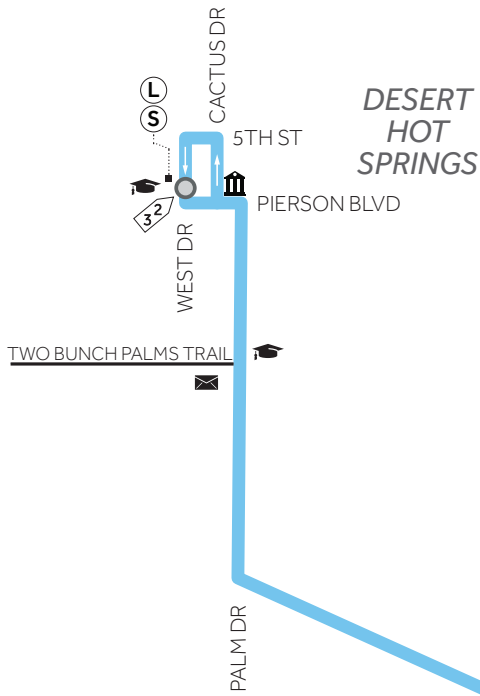

ROUTE
RUTA

5

DESERT HOT SPRINGS
CSUSB PALM DESERT
PALM DESERT MALL

WEEKDAY ONLY
SOLO ENTRE SEMANA

**NORTHBOUND
HACIA EL NORTE**

Town Center Way @ Hahn	Cook @ Berger	West @ Pierson
7:10a	7:28a	8:08a
8:10a	8:28a	9:08a
9:10a	9:30a	10:10a
10:10a	10:30a	11:10a
NO SERVICE		
2:10p	2:30p	3:10p
3:10p	3:30p	4:10p
4:10p	4:30p	5:10p
5:10p	5:29p	6:09p
6:10p	6:29p	7:09p

**SOUTHBOUND
HACIA EL SUR**

West @ Pierson	Cook @ University Park	Town Center Way @ Hahn
6:30a	7:05a	7:22a
7:30a	8:05a	8:22a
8:30a	9:05a	9:22a
9:30a	10:08a	10:26a
10:30a	11:08a	11:26a
NO SERVICE		
2:30p	3:08p	3:26p
3:30p	4:08p	4:26p
4:30p	5:08p	5:26p
5:30p	6:09p	6:27p
6:30p	7:09p	7:27p

ROUTE / RUTA

- CITY HALL / AYUNTAMIENTO
- SCHOOL / ESCUELA
- LIBRARY / BIBLIOTECA
- MALL / CENTRO COMERCIAL
- MEDICAL / MEDICO
- POST OFFICE / OFICINA POSTAL
- TIMEPOINT / PUNTO DE TIEMPO
- TRANSFER POINT / PUNTO DE TRANSFERENCIA